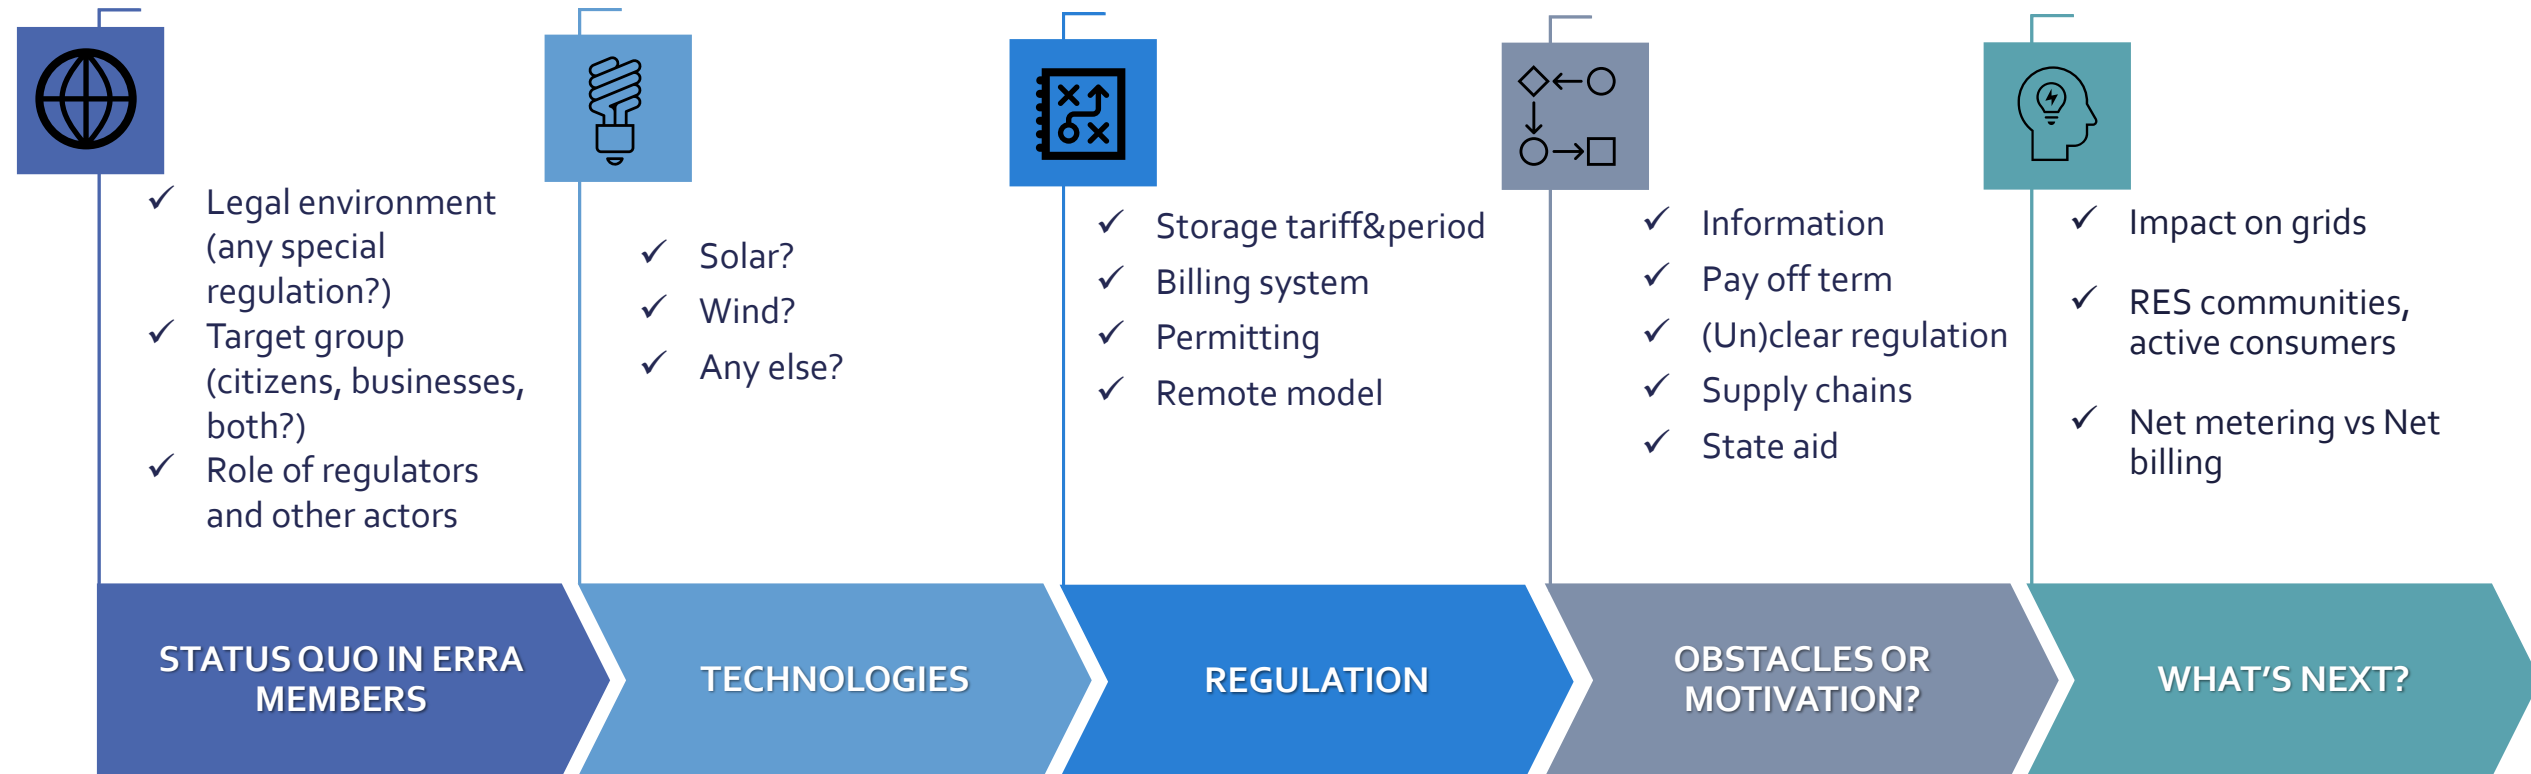

PROSUMERS: THE FUTURE OF ENERGY SYSTEM OR A TEMPORARY TREND?

ROUNDALE DISCUSSION

PROSUMERS IN LITHUANIA: PROGRESS

12 413 remote prosumers with a total installed capacity of 94 771 kW