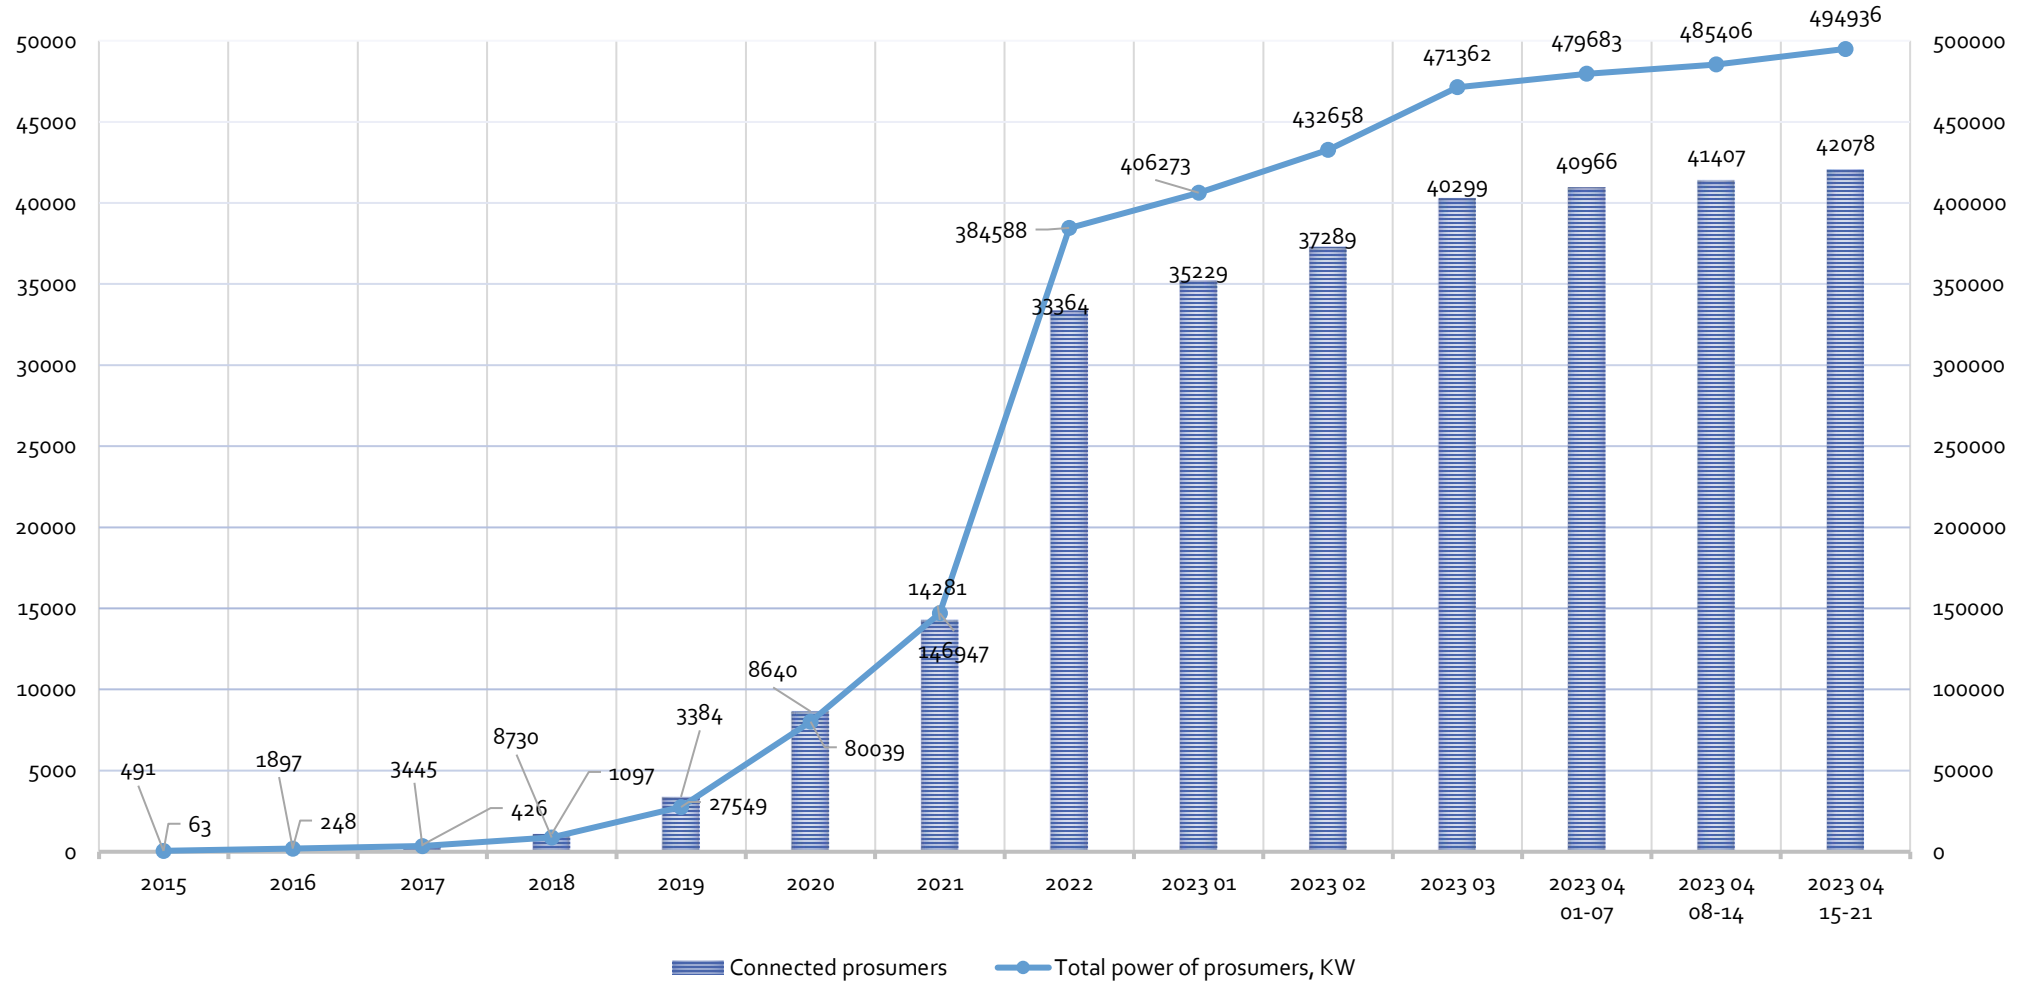

PROSUMERS: THE FUTURE OF ENERGY SYSTEM OR A TEMPORARY TREND?

ROUNDALE DISCUSSION

PROSUMERS IN LITHUANIA: PROGRESS

12 413 remote prosumers with a total installed capacity of 94 771 kW