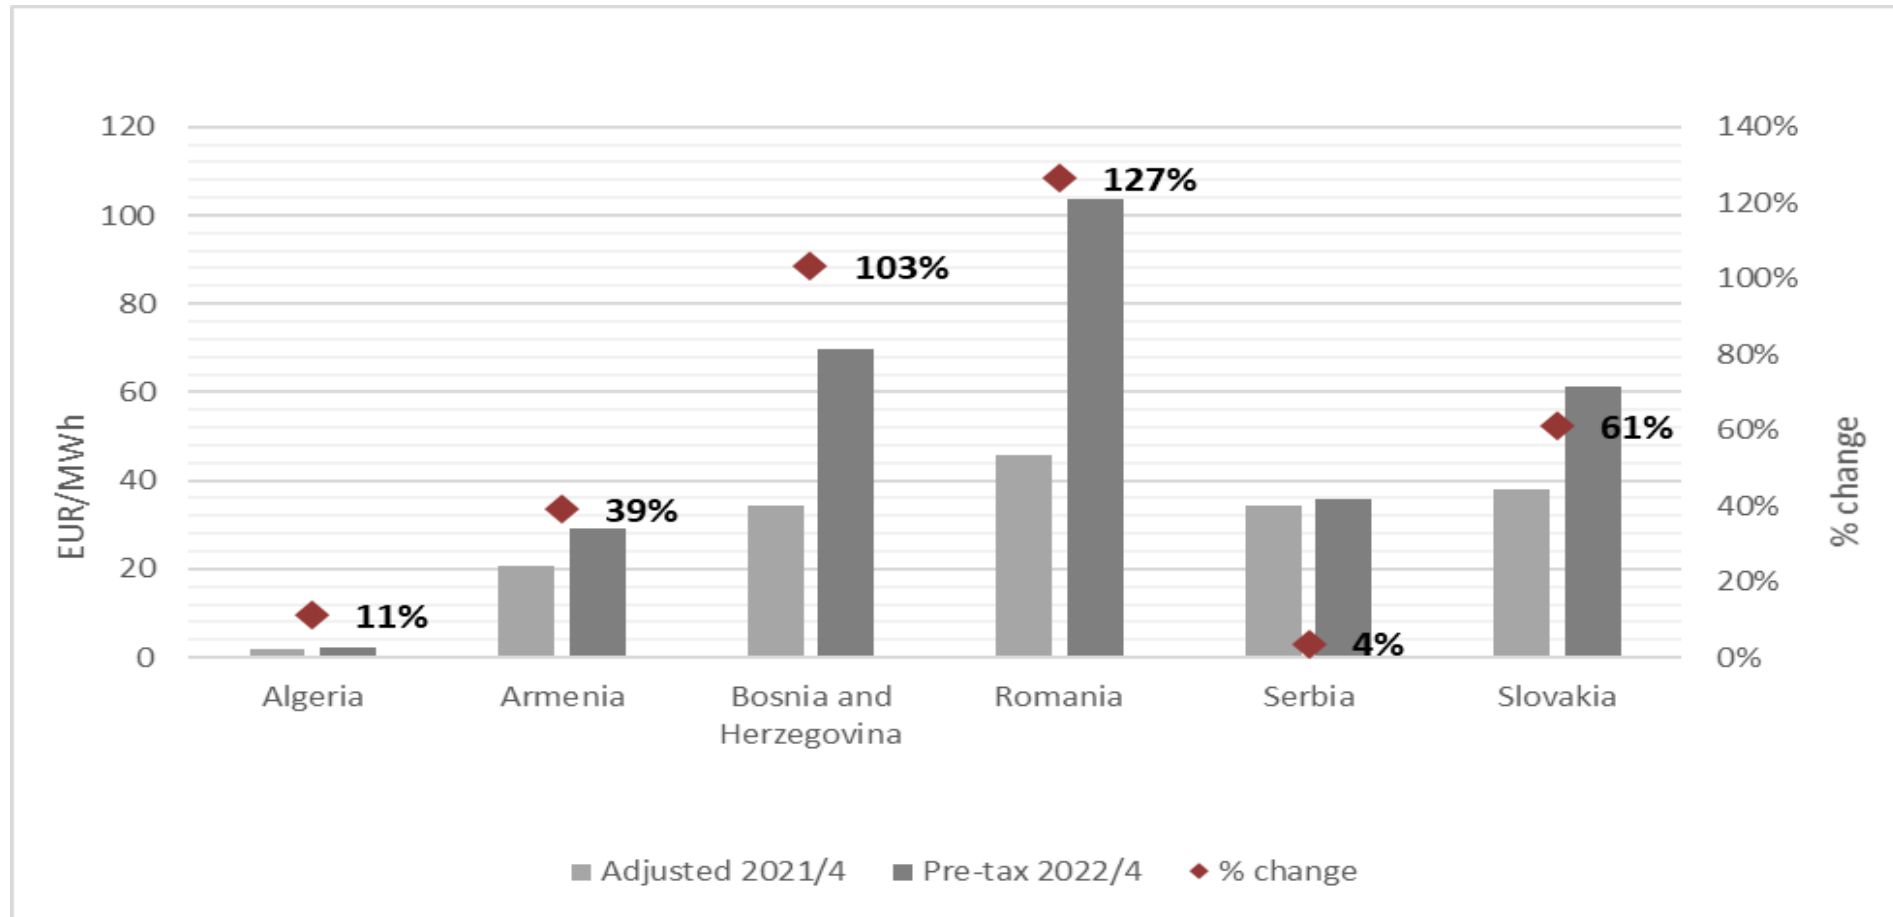

Electricity Wholesale Prices, EURcent / kWh

Electricity End-user Prices, EURcent / kWh

Natural Gas Wholesale Prices, EUR / MWh

Natural Gas End-user Prices, EUR / MWh

Revenue determinants - Input parameters (rf)