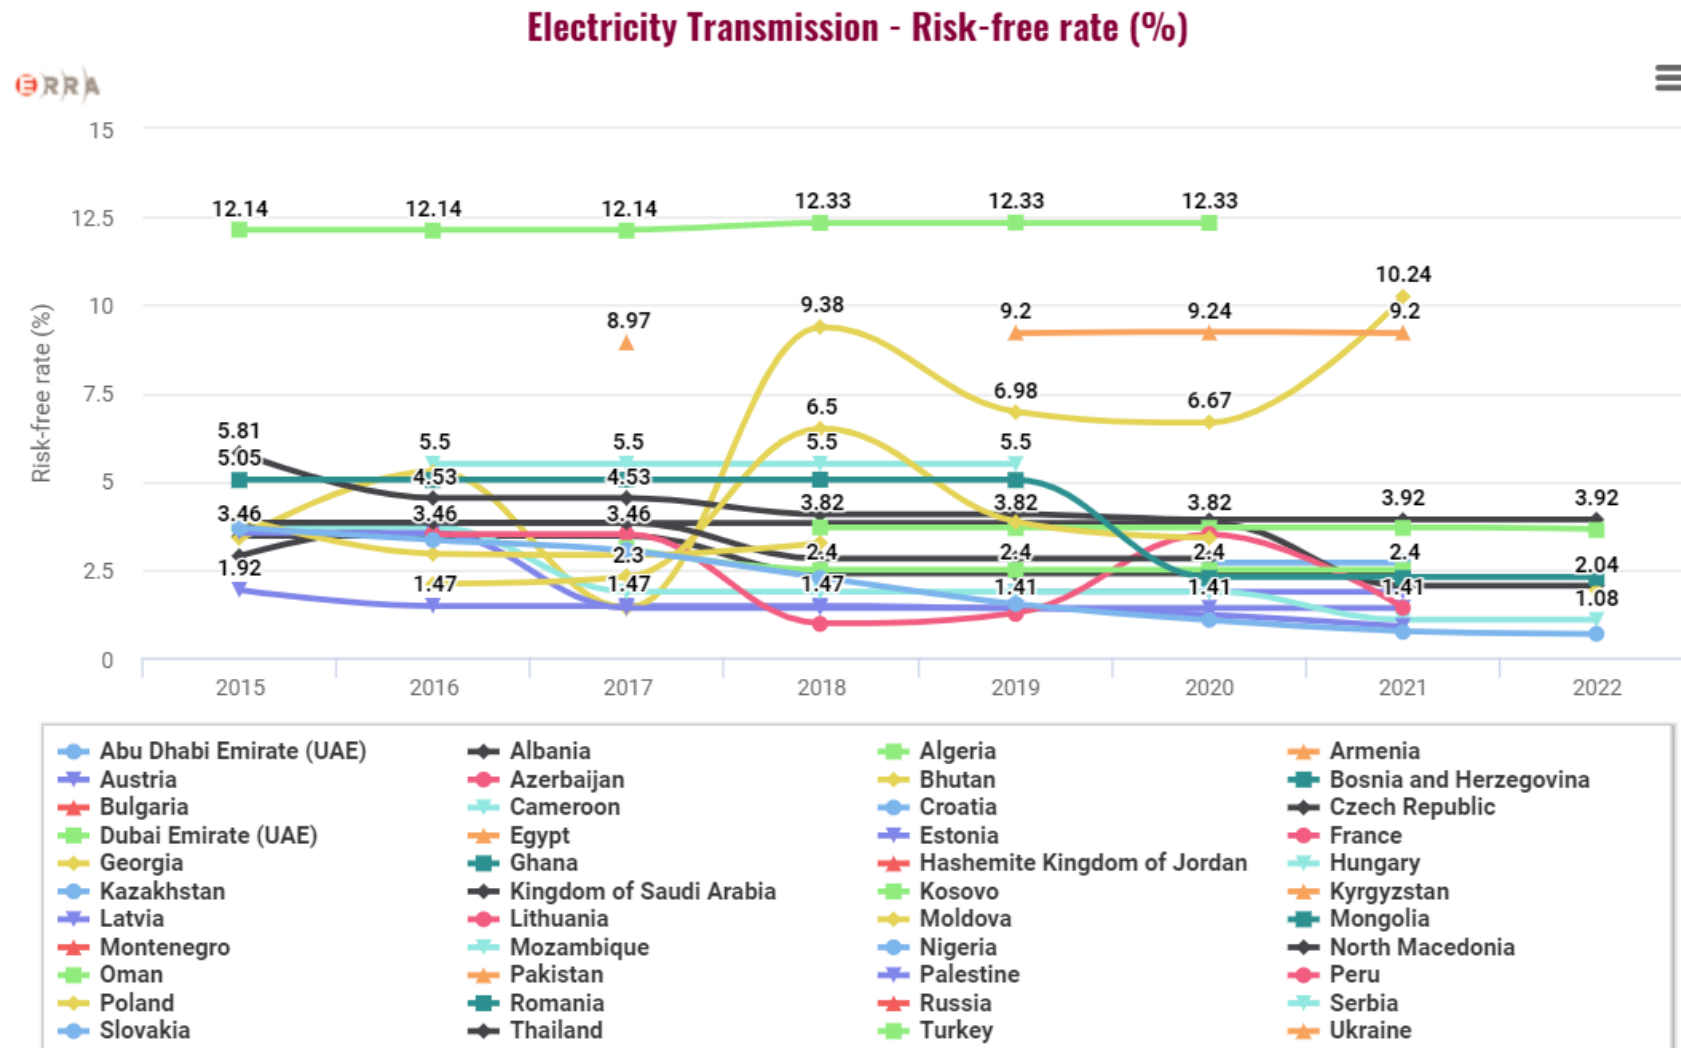

Electricity Wholesale Prices, EURcent / kWh

Electricity End-user Prices, EURcent / kWh

Natural Gas Wholesale Prices, EUR / MWh

Natural Gas End-user Prices, EUR / MWh

Revenue determinants - Input parameters (rf)