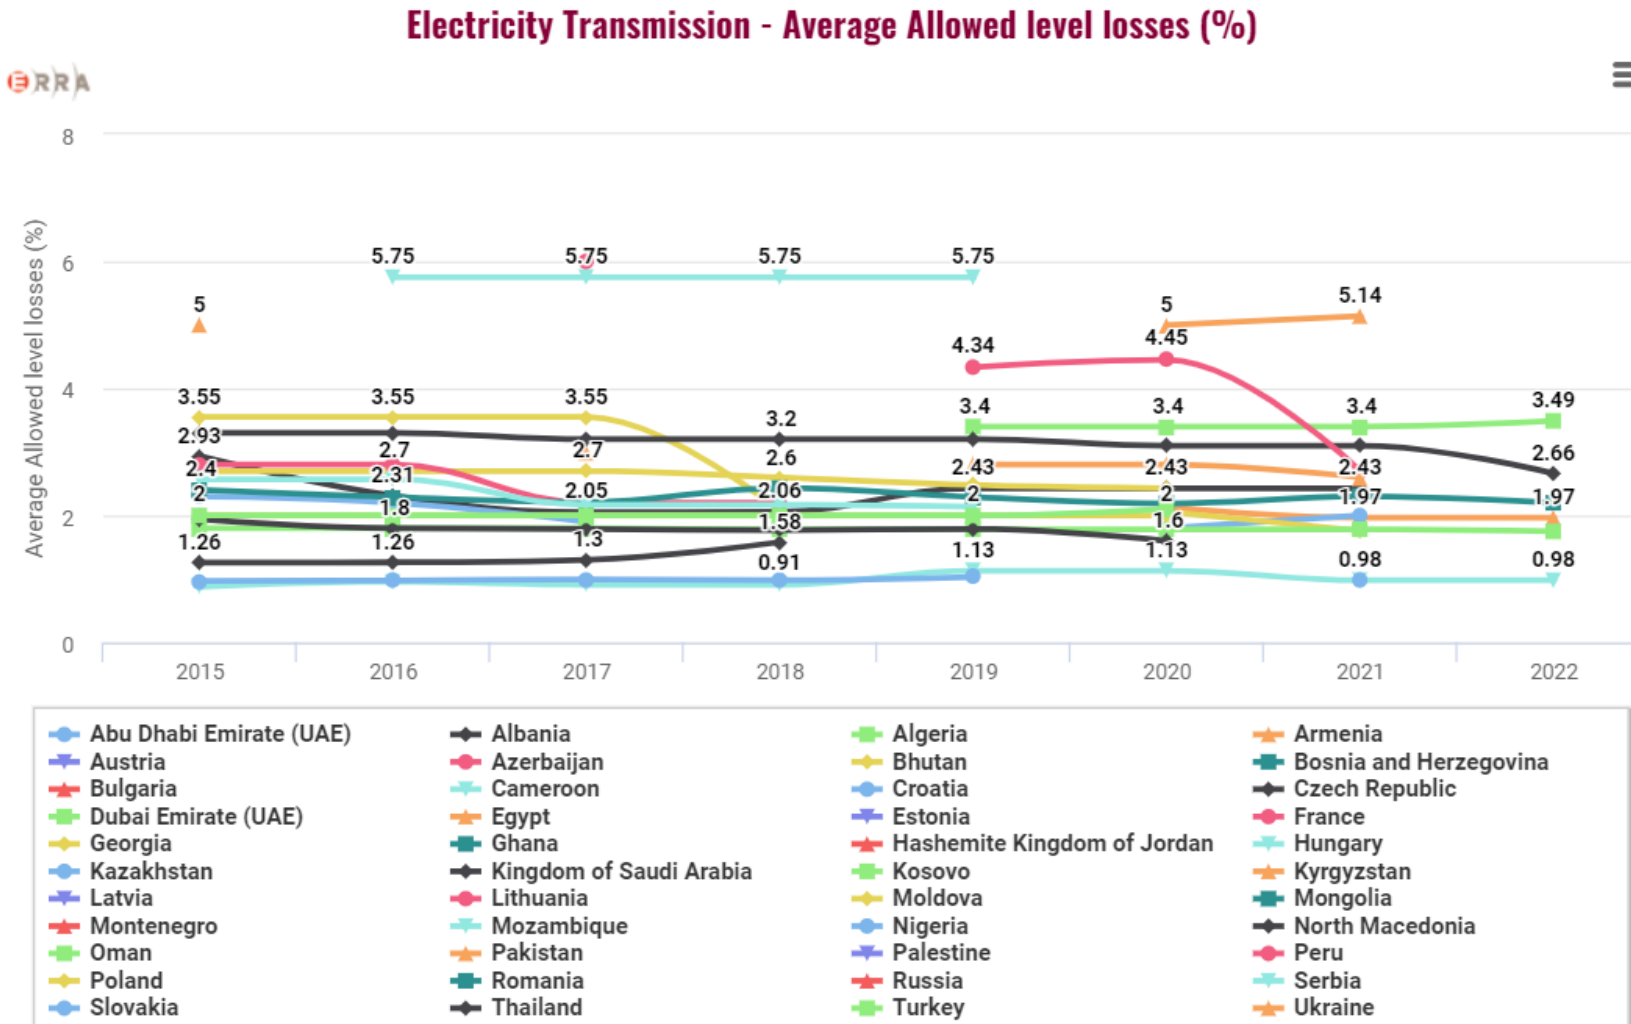

Revenue determinants – input parameters (losses)