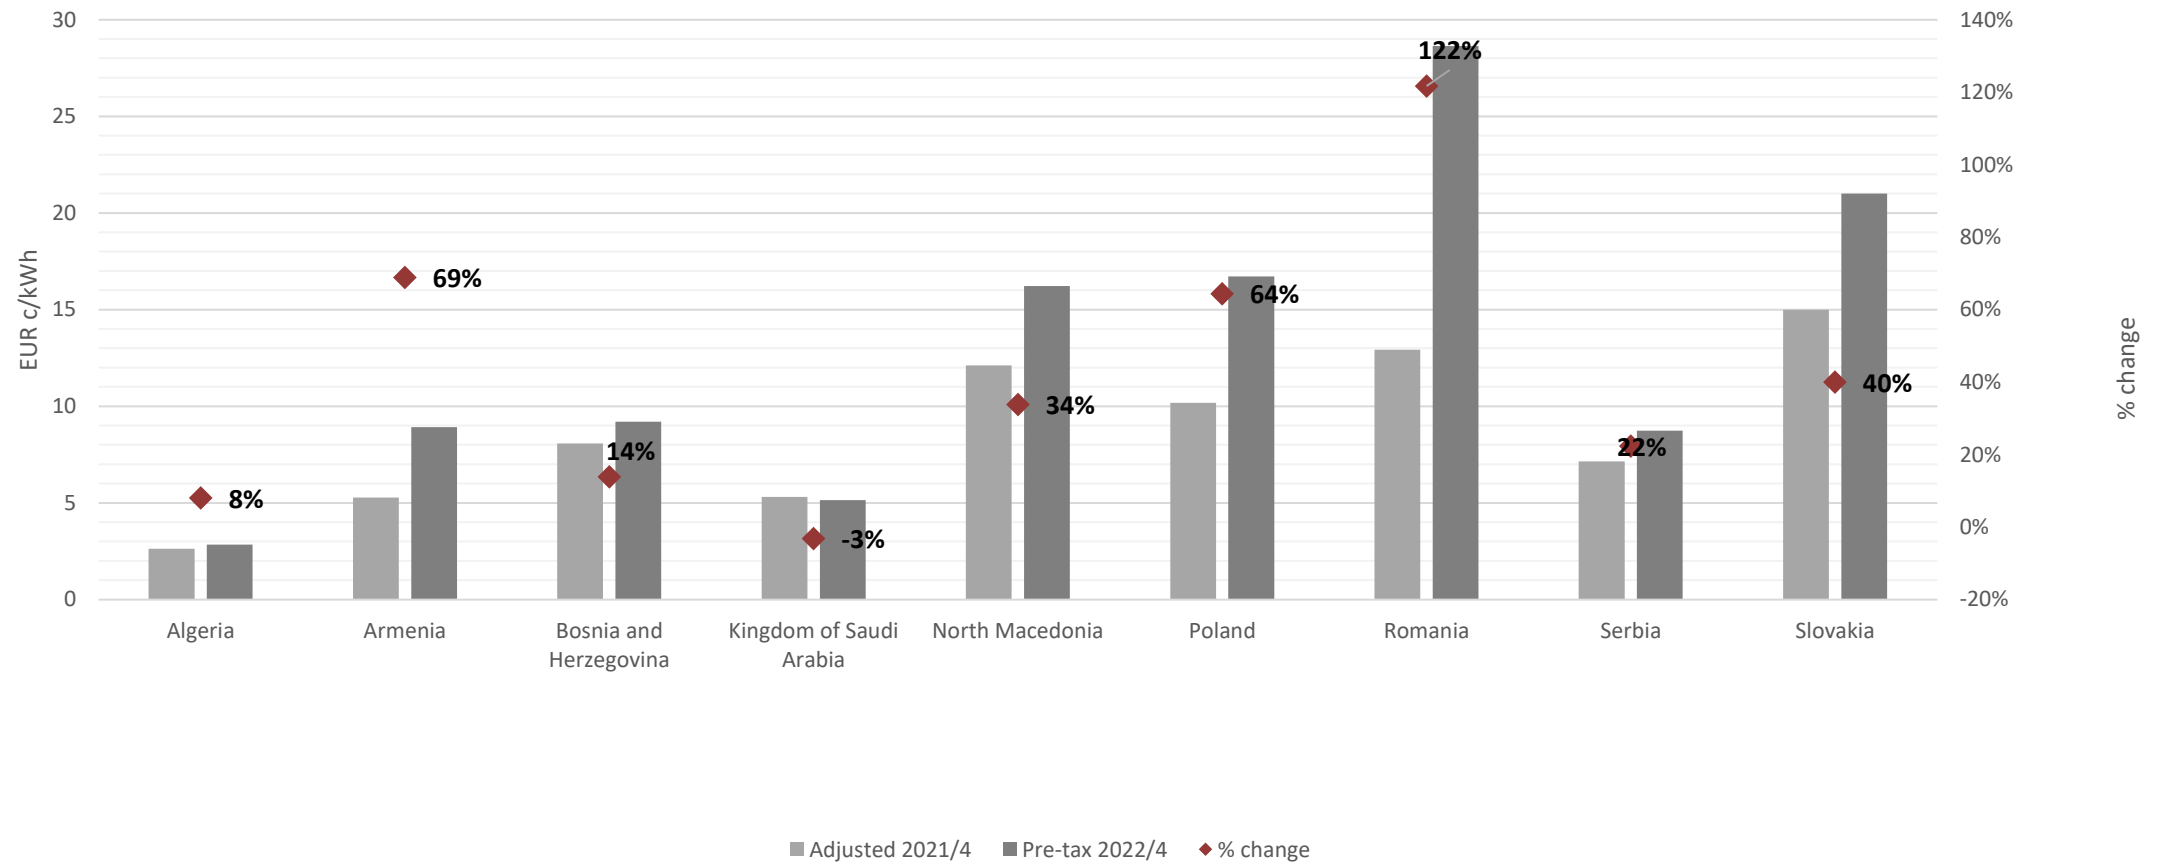

Electricity End-user Prices, EURcent / kWh