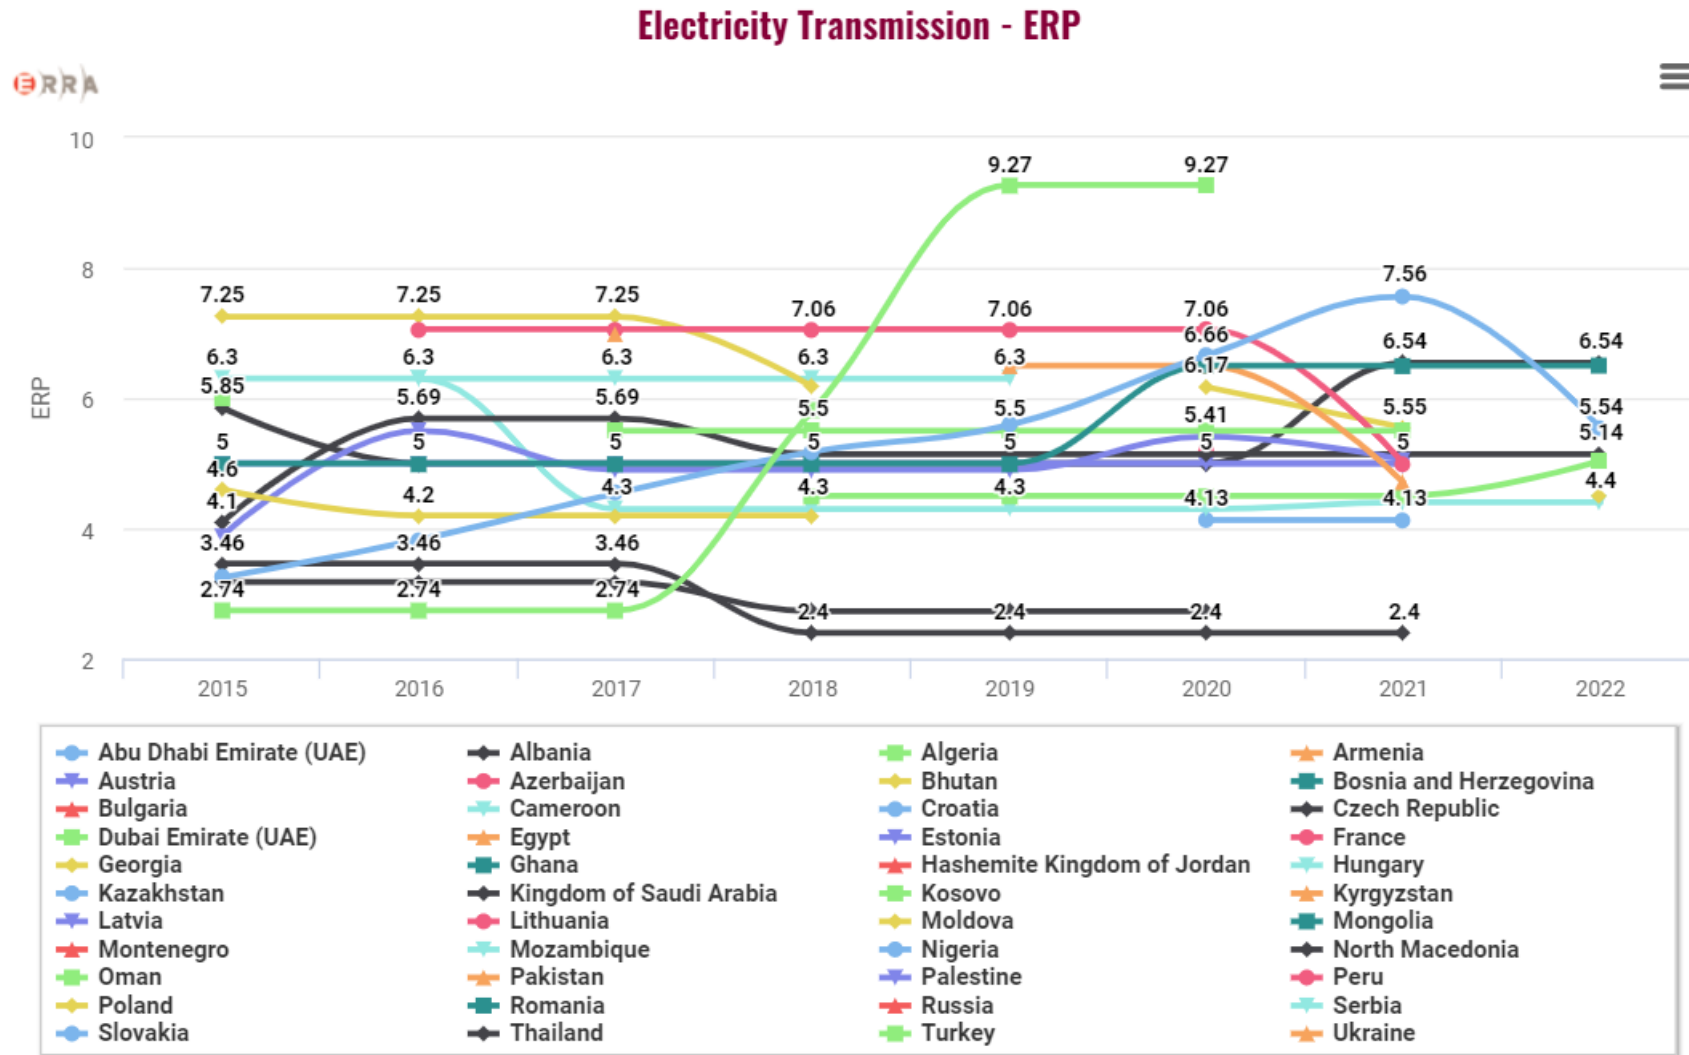

Revenue determinants – input parameters (ERP)