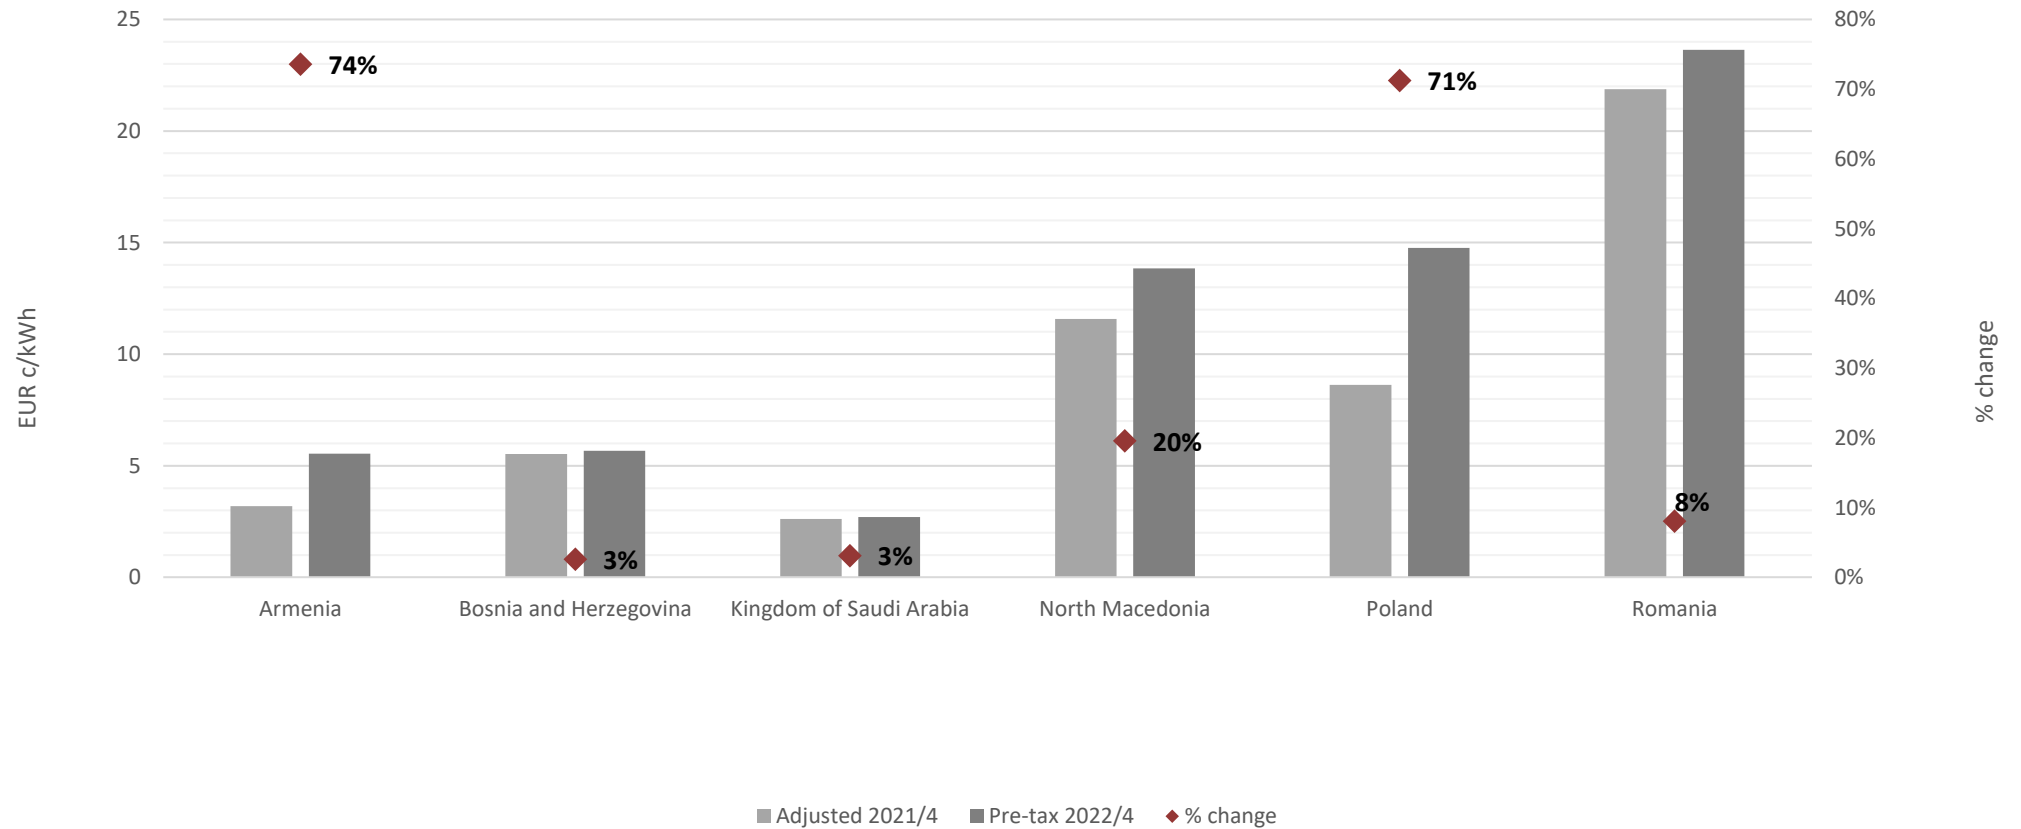

Electricity Wholesale Prices, EURcent / kWh